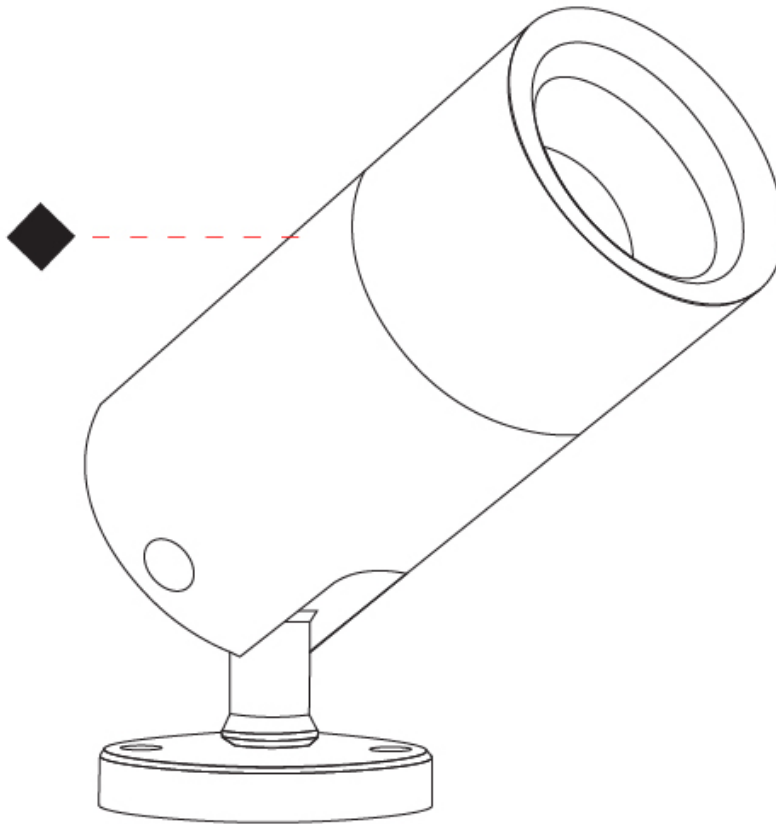

VARIO 60 SURFACE

E12F0007-

PROJECT _____

TYPE _____

SPECIFIER _____

QUANTITY _____

DATE _____

E