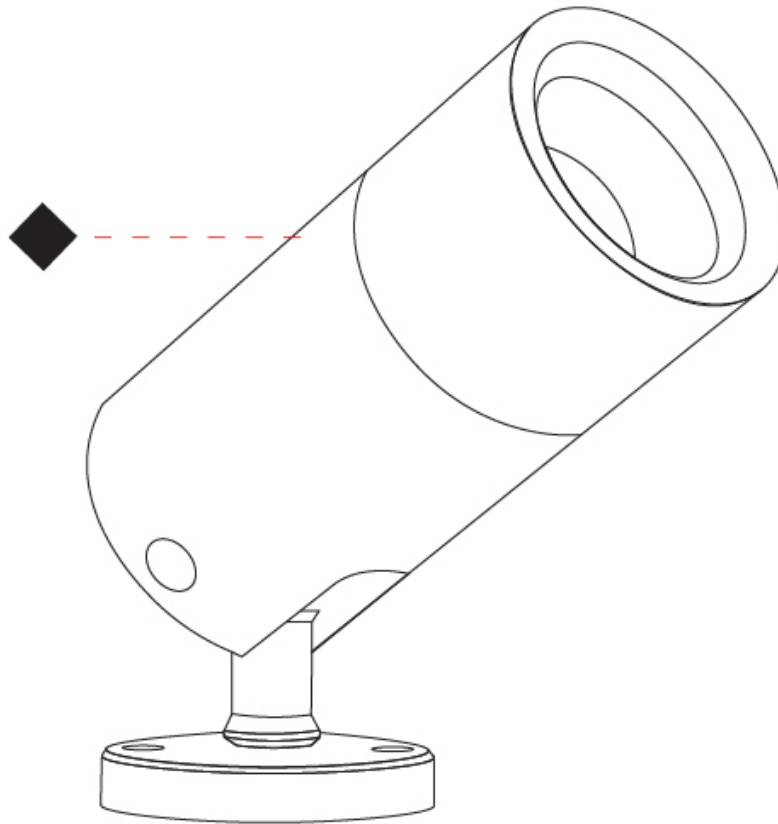

VARIO 60 SURFACE

E12F0006-

PROJECT	_____
TYPE	_____
SPECIFIER	_____
QUANTITY	_____
DATE	_____

E