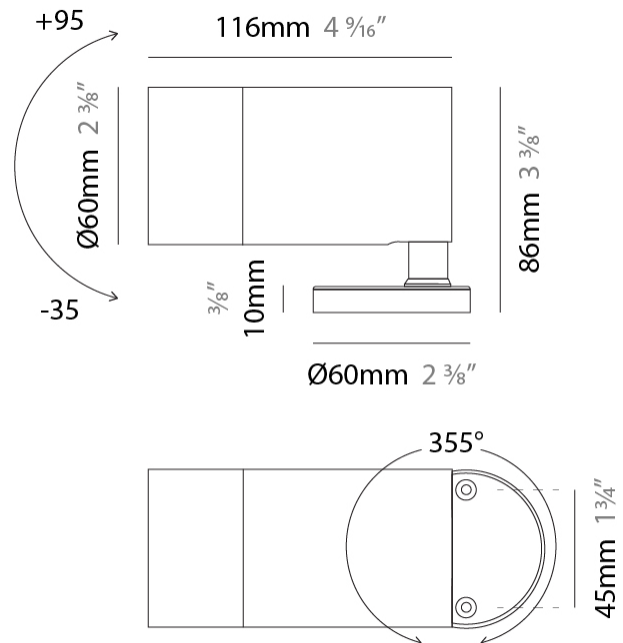

1. To build a product code in our configurator select the specify button on the base model # product page
2. To build a manual product code on this datasheet choose from the options listed below in blue font and add the suffix to the base model #

GENERAL

Series: Vario
Subseries: Vario 60
Brand: Unonovesette
Division: Exterior
Mounting Type: Surface
Mounting Location: Above Ground
Subcategory: Flood

PHYSICAL

Shape: Cylinder
Diameter (mm): 60
Diameter (in): 2 3/8
Height (mm): 116
Height (in): 4 9/16
Light Distribution: Adjustable / Direct
Weight (kg): 0.5
Weight (lbs): 1.102
Installation Requirement: Surface mounted / Spike / Tree strap
Diffuser: Extra clear tempered / Frosted glass 6mm
Fixture Finish: [ABA](#) / [ANA](#) / [ASB](#)
Fixture Material: Machined Anticorodal Aluminium
Cable Details: 350mm NS20N PCP 2x0.5 mm2

ELECTRICAL

Lamp Type: LED
Total Output Wattage (W): 12
Dimming: Phase Dimming (120Vac Only)
Driver Included: No
Driver Location: Remote
Driver Type: Constant Current - Universal
Driver Class: Class 2
Input Voltage (V): 120 - 277
Constant Current (MA): 350

LED

Number of LEDs: 1
Color Temperature (°K): 1800-3000 - Dim to Warm
Max. Delivered Lumen (lm): 824 to 22
CRI: >90 CRI
Lamp Life (hrs): 100000
Special LEDs offerings: Dim to Warm

OPTICAL

Optic°: [20](#) / [40](#)
Adjustability: Rotational 355°

RATINGS AND CERTIFICATIONS

Certified By: Certified for North American Standards
IP rating: IP66
IK Rating: IK08